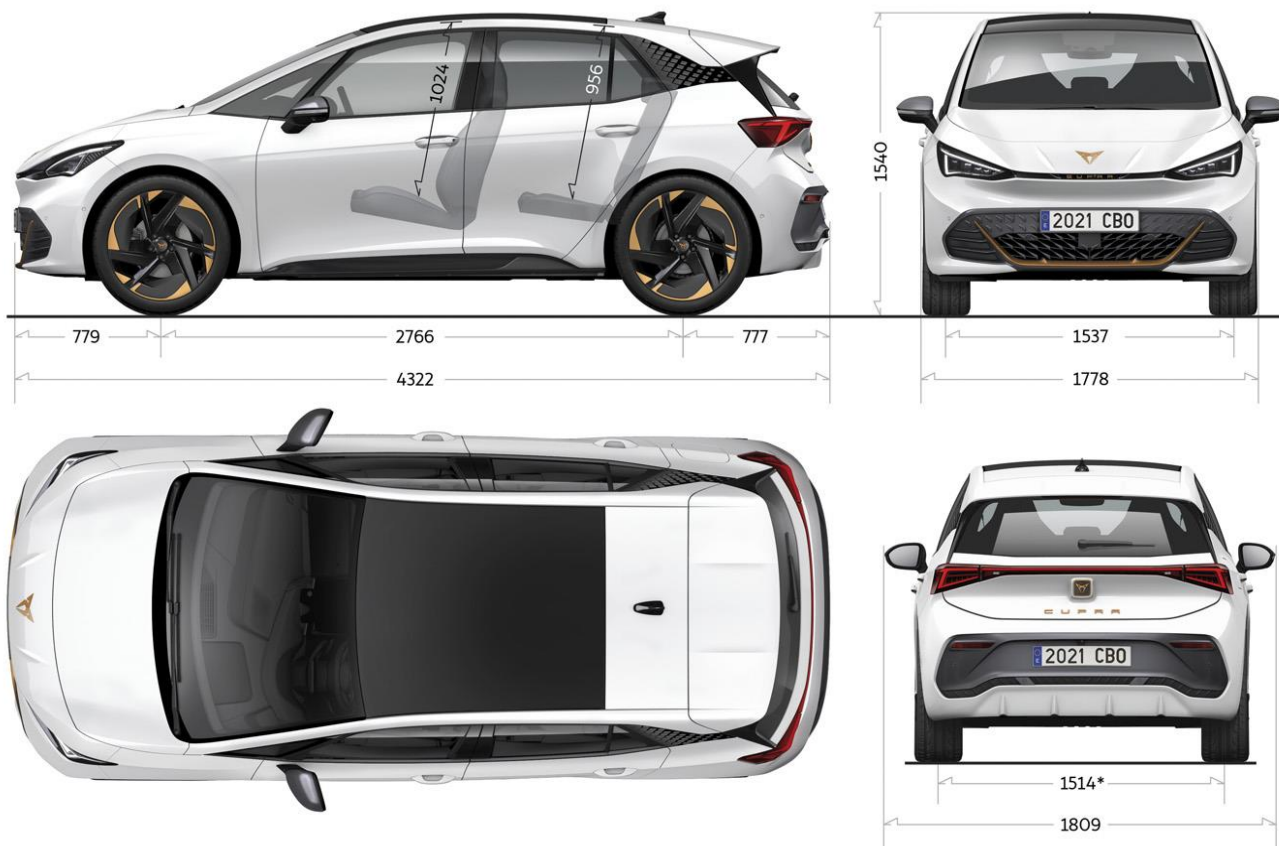

DIMENSIONES CUPRA BORN

* Model with: 215/45 R20 95T